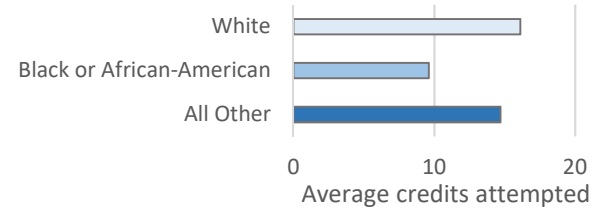

Dummy Campus - Cohort 2017

Includes all students who first attended Dummy Campus after high school in Fall 2017 or Summer 2017 and persisted to Fall 2017

Does not include Dual Enrollment students still in high school in Fall 2017

Metrics for Fall 2017 Average credits attempted

Pct. credits successfully completed

Pct. students earning 0 credits

**Metrics for Year
2017-18**

Pct. successfully completed
gateway math by end of 1st year