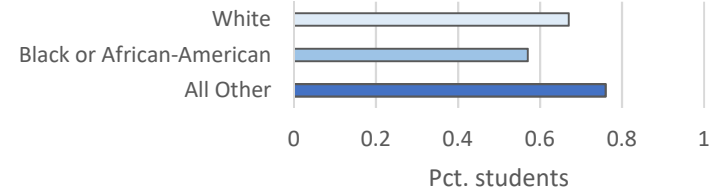

Dummy Campus - Cohort 2017

Includes all students who first attended Dummy Campus after high school in Fall 2017 or Summer 2017 and persisted to Fall 2017

Does not include Dual Enrollment students still in high school in Fall 2017

Metrics for Fall 2017 Average credits attempted

Pct. credits successfully completed

Pct. students earning 0 credits

**Metrics for Year
2017-18**

Pct. successfully completed
gateway math by end of 1st year

Pct. successfully completed
gateway English by end of 1st year

Fall-to-fall retention rate