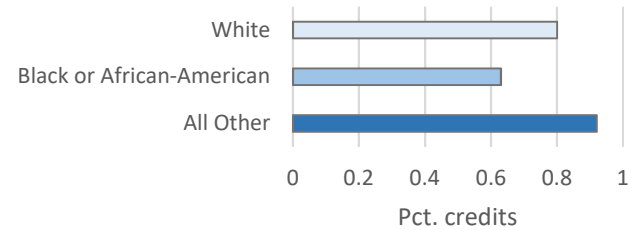

Dummy Campus - Cohort 2017

Includes all students who first attended Dummy Campus after high school in Fall 2017 or Summer 2017 and persisted to Fall 2017

Does not include Dual Enrollment students still in high school in Fall 2017

Metrics for Fall 2017 Average credits attempted

Pct. credits successfully completed

Pct. students earning 0 credits

**Metrics for Year
2017-18**

Pct. successfully completed
gateway math by end of 1st year