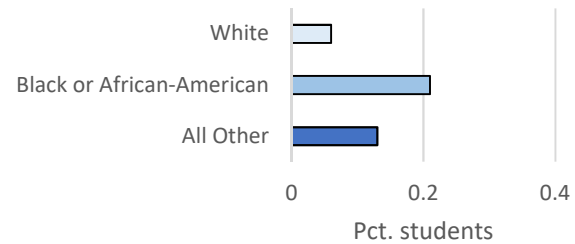

Dummy Campus - Cohort 2017

Includes all students who first attended Dummy Campus after high school in Fall 2017 or Summer 2017 and persisted to Fall 2017

Does not include Dual Enrollment students still in high school in Fall 2017

Metrics for Fall 2017 Average credits attempted

Pct. credits successfully completed

Pct. students earning 0 credits

**Metrics for Year
2017-18**

Pct. successfully completed
gateway math by end of 1st year