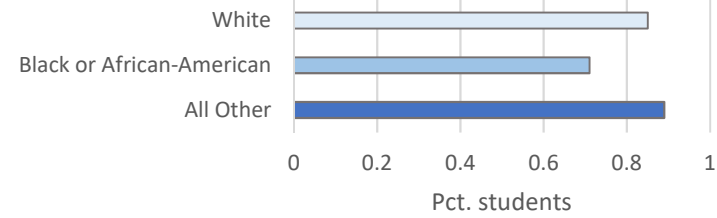

Dummy Campus - Cohort 2017

Includes all students who first attended Dummy Campus after high school in Fall 2017 or Summer 2017 and persisted to Fall 2017

Does not include Dual Enrollment students still in high school in Fall 2017

Metrics for Fall 2017 Average credits attempted

Pct. credits successfully completed

Pct. students earning 0 credits

**Metrics for Year
2017-18**

Pct. successfully completed
gateway math by end of 1st year

Pct. successfully completed
gateway English by end of 1st year

Fall-to-fall retention rate