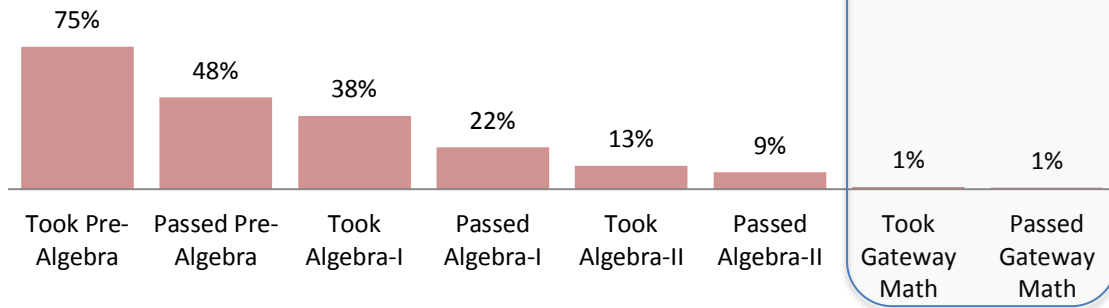

Completion of Gateway Math in Two Years by Placement Level – 2009 Cohort

Referred to Pre-Algebra
N = 783

Referred to Algebra I
N = 442

Referred to Algebra II
N = 108

Referred to College Math
N = 369