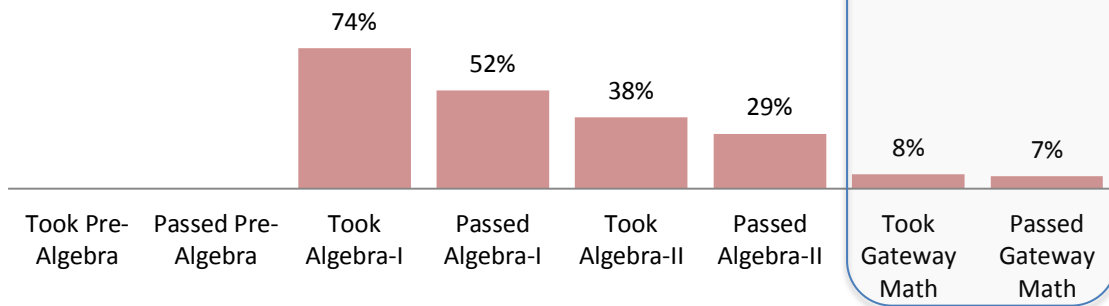

Completion of Gateway Math in Two Years by Placement Level – 2009 Cohort

Referred to Pre-Algebra
N = 783

Referred to Algebra I
N = 442

Referred to Algebra II
N = 108

Referred to College Math
N = 369